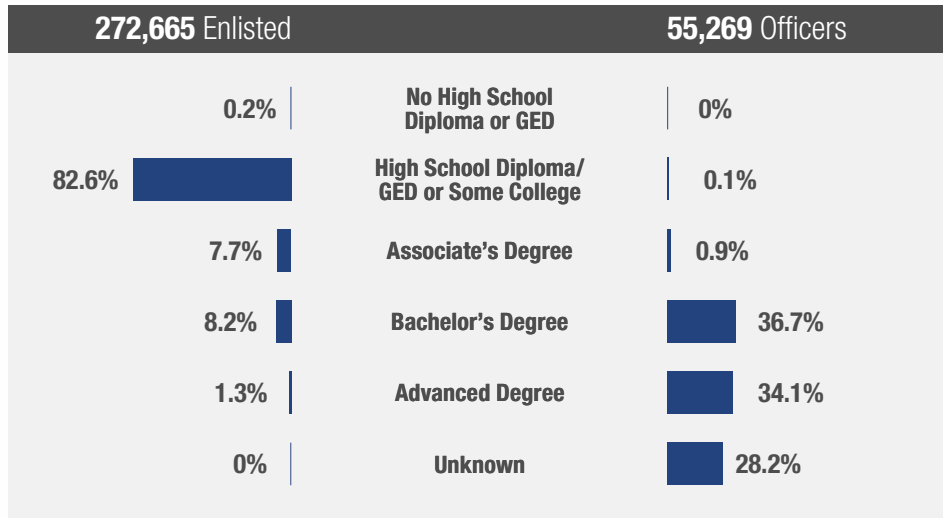

U.S. Department of Defense

2023 DEMOGRAPHICS PROFILE

NAVY ACTIVE-DUTY MEMBERS

More than 327,000 Navy members comprise 25.8 percent of the active-duty force.

Enlisted and Officer

83.1%

Enlisted

16.9%

Officers

28.0 Average age of Enlisted

34.8 Average age of Officers

Education

Gender

79.1%

Male Navy members

20.9%

Female Navy members

Race and Ethnicity

37.4%

of Navy members identify with Racial Minority groups*

18.4%

of Navy members are Hispanic or Latino

*Racial minority includes Black or African American, Asian, American Indian or Alaska Native, Native Hawaiian or Other Pacific Islander, Multi-racial, and Unknown