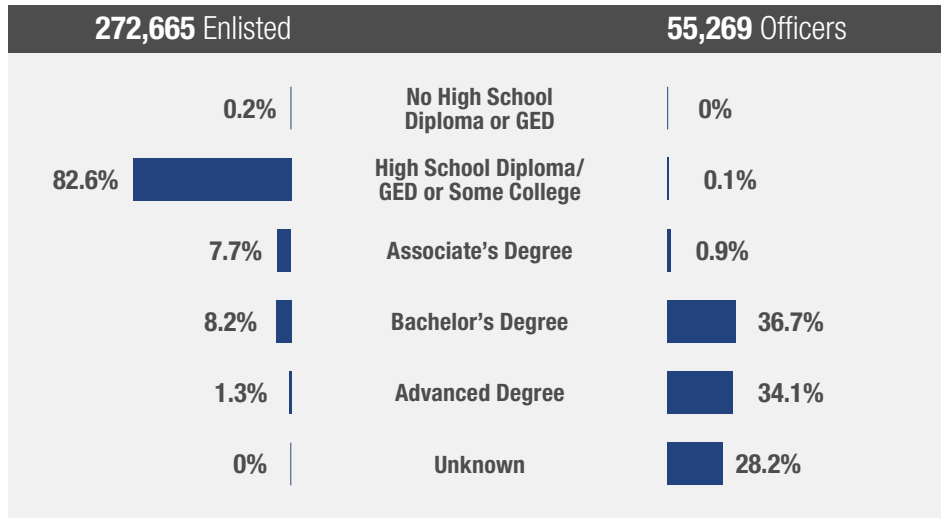

U.S. Department of Defense

2023 DEMOGRAPHICS PROFILE

NAVY ACTIVE-DUTY MEMBERS

More than 327,000 Navy members comprise 25.8 percent of the active-duty force.

Enlisted and Officer

83.1%

Enlisted

16.9%

Officers

28.0 Average age of Enlisted

34.8 Average age of Officers

Education

Gender

79.1%

Male Navy members

20.9%

Female Navy members

Race and Ethnicity

37.4%

of Navy members identify with Racial Minority groups*

18.4%

of Navy members are Hispanic or Latino

*Racial minority includes Black or African American, Asian, American Indian or Alaska Native, Native Hawaiian or Other Pacific Islander, Multi-racial, and Unknown