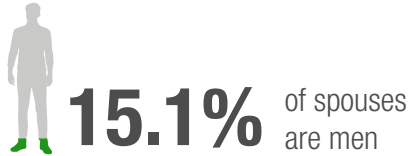

U.S. Department of Defense

2023 DEMOGRAPHICS PROFILE

SELECTED RESERVE FAMILIES

There are 971,962 selected reserve family members. 35.1% of selected reserve family members are spouses, 64.8% are children, and 0.2% are adult dependents.

Family Status (n = 767,238)

Selected Reserve Spouses (n = 340,874)

Selected Reserve Children (n = 629,347)

Children in each age group

Selected Reserve Adult Dependents (n = 1,222)

30.5% of adult dependents are associated with selected reserve members in the E5-E6 pay grades