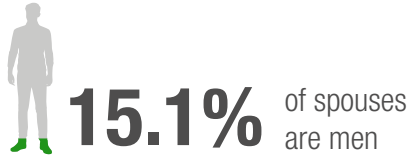

U.S. Department of Defense

2023 DEMOGRAPHICS PROFILE

SELECTED RESERVE FAMILIES

There are 971,962 selected reserve family members. 35.1% of selected reserve family members are spouses, 64.8% are children, and 0.2% are adult dependents.

Family Status (n = 767,238)

Selected Reserve Spouses (n = 340,874)

Selected Reserve Children (n = 629,347)

Children in each age group

Selected Reserve Adult Dependents (n = 1,222)

30.5% of adult dependents are associated with selected reserve members in the E5-E6 pay grades