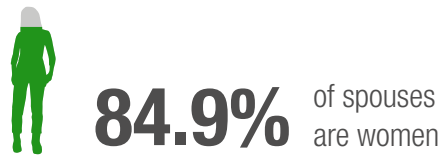

U.S. Department of Defense

2023 DEMOGRAPHICS PROFILE

SELECTED RESERVE FAMILIES

There are 971,962 selected reserve family members. 35.1% of selected reserve family members are spouses, 64.8% are children, and 0.2% are adult dependents.

Family Status (n = 767,238)

Selected Reserve Spouses (n = 340,874)

Selected Reserve Children (n = 629,347)

Children in each age group

Selected Reserve Adult Dependents (n = 1,222)

30.5% of adult dependents are associated with selected reserve members in the E5-E6 pay grades