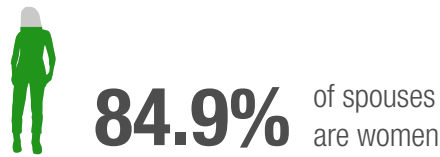

U.S. Department of Defense

2023 DEMOGRAPHICS PROFILE

SELECTED RESERVE FAMILIES

There are 971,962 selected reserve family members. 35.1% of selected reserve family members are spouses, 64.8% are children, and 0.2% are adult dependents.

Family Status (n = 767,238)

Selected Reserve Spouses (n = 340,874)

Selected Reserve Children (n = 629,347)

Children in each age group

Selected Reserve Adult Dependents (n = 1,222)

30.5% of adult dependents are associated with selected reserve members in the E5-E6 pay grades