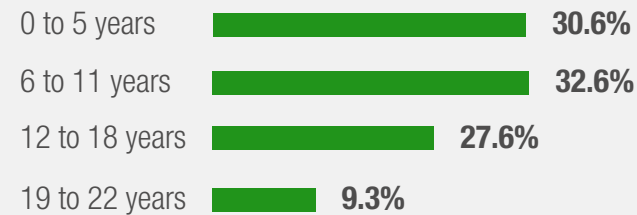

U.S. Department of Defense

2023 DEMOGRAPHICS PROFILE

SELECTED RESERVE FAMILIES

There are 971,962 selected reserve family members. 35.1% of selected reserve family members are spouses, 64.8% are children, and 0.2% are adult dependents.

Family Status (n = 767,238)

Selected Reserve Spouses (n = 340,874)

Selected Reserve Children (n = 629,347)

Children in each age group

Selected Reserve Adult Dependents (n = 1,222)

30.5% of adult dependents are associated with selected reserve members in the E5-E6 pay grades