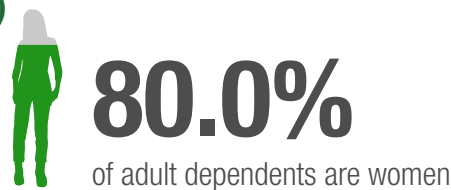

U.S. Department of Defense

2023 DEMOGRAPHICS PROFILE

SELECTED RESERVE FAMILIES

There are 971,962 selected reserve family members. 35.1% of selected reserve family members are spouses, 64.8% are children, and 0.2% are adult dependents.

Family Status (n = 767,238)

Selected Reserve Spouses (n = 340,874)

Selected Reserve Children (n = 629,347)

Children in each age group

Selected Reserve Adult Dependents (n = 1,222)

30.5% of adult dependents are associated with selected reserve members in the E5-E6 pay grades