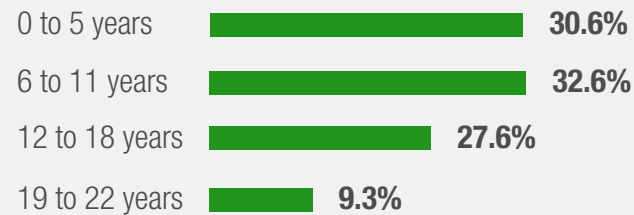

U.S. Department of Defense

2023 DEMOGRAPHICS PROFILE

SELECTED RESERVE FAMILIES

There are 971,962 selected reserve family members. 35.1% of selected reserve family members are spouses, 64.8% are children, and 0.2% are adult dependents.

Family Status (n = 767,238)

Selected Reserve Spouses (n = 340,874)

Selected Reserve Children (n = 629,347)

Children in each age group

Selected Reserve Adult Dependents (n = 1,222)

30.5% of adult dependents are associated with selected reserve members in the E5-E6 pay grades