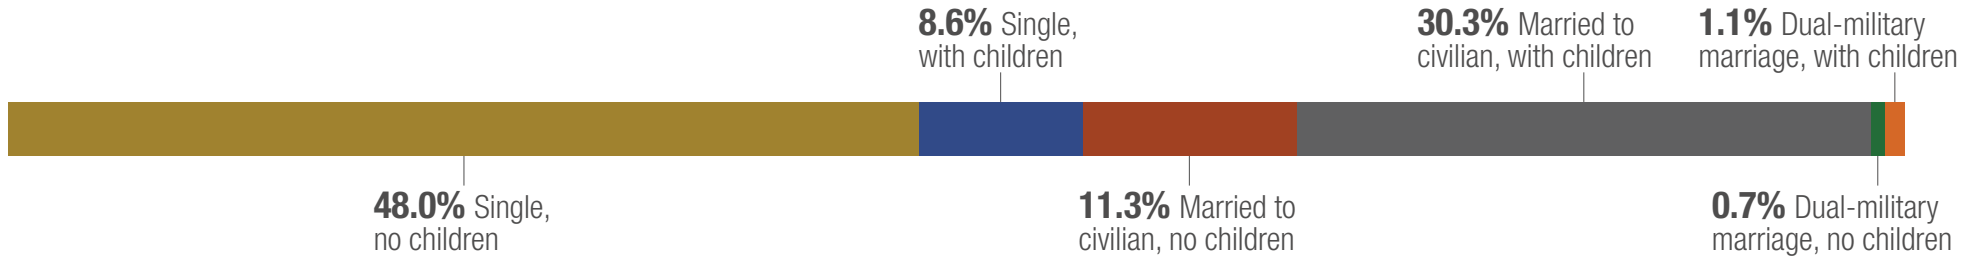

U.S. Department of Defense

2023 DEMOGRAPHICS PROFILE

SELECTED RESERVE FAMILIES

There are 971,962 selected reserve family members. 35.1% of selected reserve family members are spouses, 64.8% are children, and 0.2% are adult dependents.

Family Status (n = 767,238)