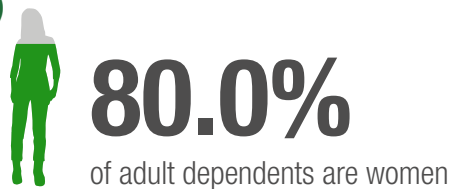

U.S. Department of Defense

2023 DEMOGRAPHICS PROFILE

SELECTED RESERVE FAMILIES

There are 971,962 selected reserve family members. 35.1% of selected reserve family members are spouses, 64.8% are children, and 0.2% are adult dependents.

Family Status (n = 767,238)

Selected Reserve Spouses (n = 340,874)

Selected Reserve Children (n = 629,347)

Children in each age group

Selected Reserve Adult Dependents (n = 1,222)

30.5% of adult dependents are associated with selected reserve members in the E5-E6 pay grades