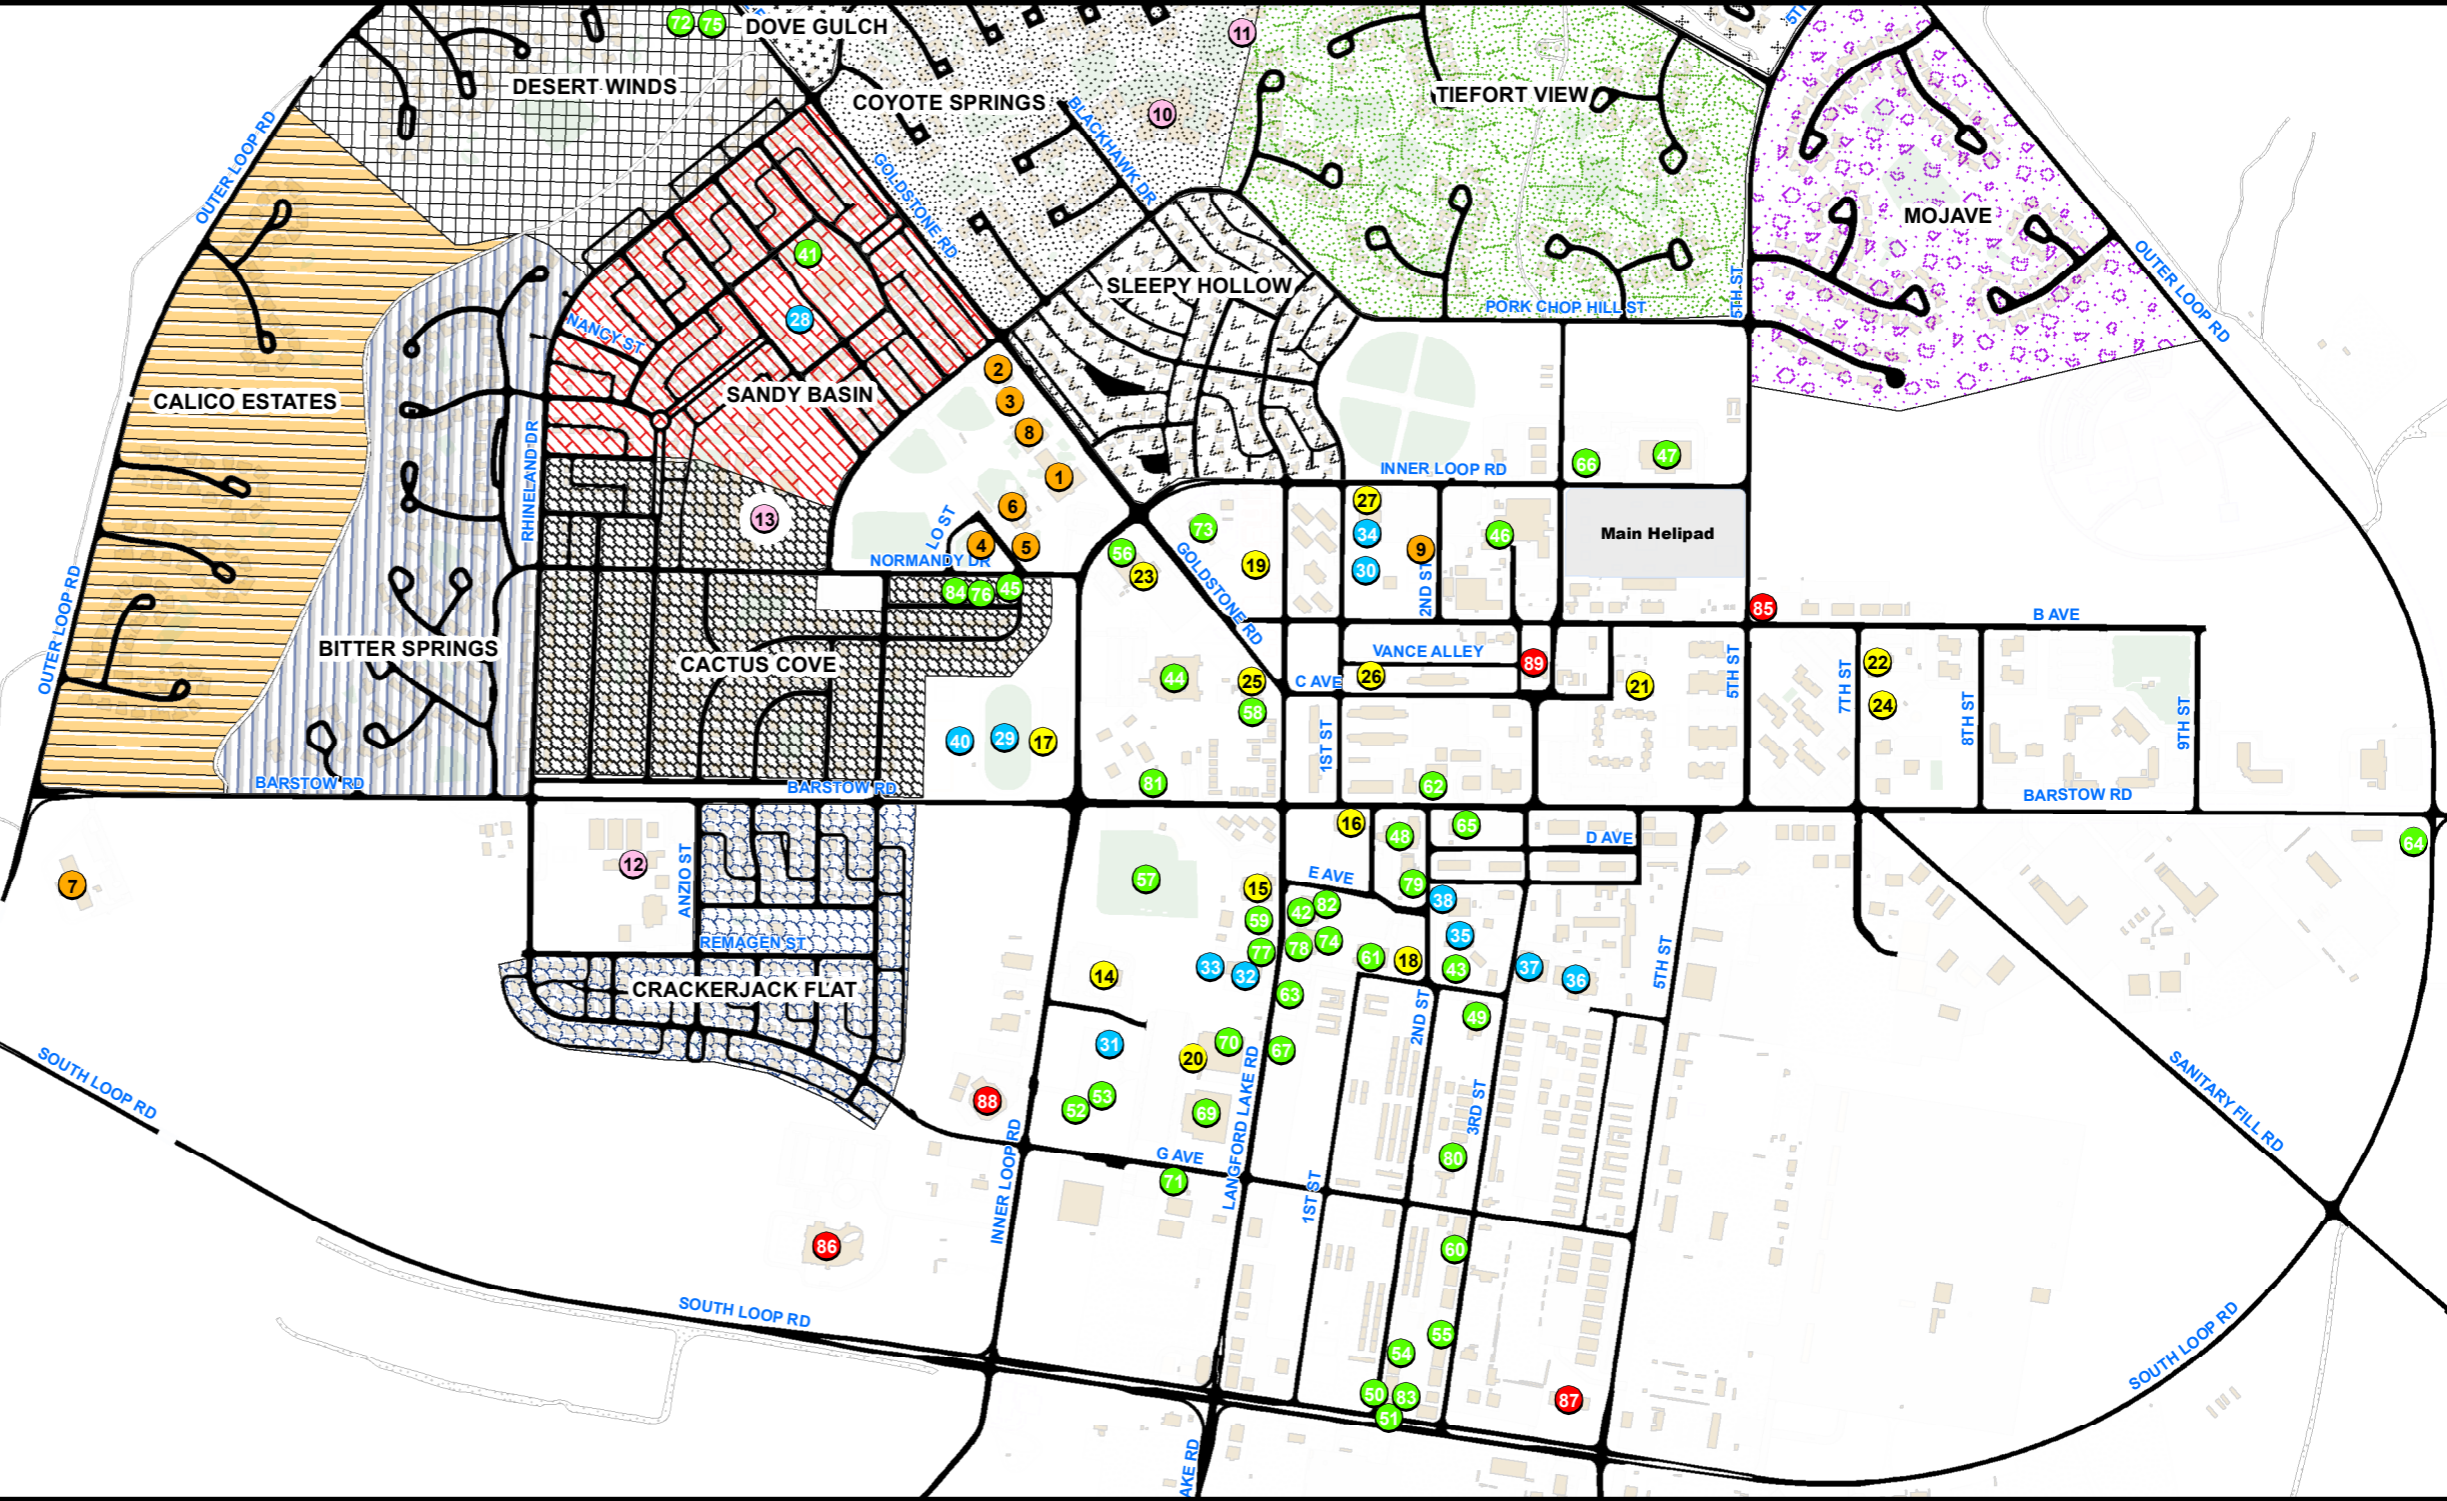

Fort Irwin National Training Center Newcomers Map

Version: 2.0 Date: 24 March 2011

CYSS			
1 CDC (before & after care)/Training Bldg 1317	380-1253	18 Starbucks Bldg 323	386-3385
2 CYSS (Enrollment & Registration for all CYSS) Bldg 1323	380-3646	19 Town Center (coming soon)	380-4940
3 CYSS Parent Central Bldg 1323	380-2257	20 Food Court (PX) Bldg 918	380-6120
4 Youth Sports & Fitness Bldg 1300	380-7044	21 DFAC #1 Bldg 254	380-3046
5 Teen Center / Middle School Teen Program HIRED Bldg 1313	380-3732	22 DFAC #2 Bldg 271	380-3771
6 School Age Services (SAS) Bldg 1315	380-4164	23 Reggie's Restaurant Bldg 37	380-7387
7 CDC (6 wks to 5 yrs) Bldg 4150	380-9441	24 Shock Wave Sports Bar & Grill Bldg 272	380-8646
8 School Liaison Officer Bldg 1322	380-6880	25 Taco Bell/Manchu /Einstein Bagels Bldg 21	386-9369
9 EDGE & SKIES Unlimited Bldg 128	380-5816	26 11 th ACR Museum Bldg 222	380-6607
Schools			
10 Lewis Elementary (Grades K-2) Bldg 1800	386-1900	27 Hawaiian BBQ Bldg 127 (fitness connection)	380-7242
11 Colin Powell Pre-School Bldg 37041	386-7940	28 Housing Area Pool	380-4767
12 Tiefert View Intermediate School (Grades 3-5) Bldg 8700	386-3123	29 Outdoor Running Track	380-3531
13 Fort Irwin Middle School (Grades 6-8) Bldg 1700	386-1133	30 Sidewinder Skateboard Park (fitness connection)	380-3399
Dining & Entertainment			
14 Popeye's Burger King Bldg 979 (BK x2476)	386-1896	31 Leisure Travel Services ("Tickets & Tours"),	380-7242
15 Strike Zone (Food & Bowling) Bldg 905	380-4249	32 Arts & Crafts, Thrift Shop Bldg 976	380-4218
16 Post Theater Bldg 310	380-3490	33 MWR Auto Craft Bldg 910	380-3077
17 J & J's Authentic Mexican Food Bldg 8	927-2086	34 AAFES Firestone Bldg 910	380-3295
		35 Fitness Connection	
		(soon Coyote Activity Center) Bldg 127	
Services			
36 Memorial Fitness Center Bldg 322	380-7720	35 Sgt Fuzzbuddies (Kennel) Bldg 978	380-7387
37 Freedom Fitness Center Bldg 362	380-4940	36 Vet Clinic/Animal Shelter Bldg 977	380-4940
38 Ingall's Recreation/BOSS Bldg 361	380-6120	37 ACS Bldg 548	380-3046
39 Oasis Pool Bldg 325	380-3046	38 Red Cross Bldg 566	380-3771
40 Outdoor Recreation Bldg 4100	380-3771	39 Armed Forces Bank Bldg 37	380-7387
41 Dog Park	380-8646	40 Army Field Bldg 970	380-7387
42 Housing Office (Pinnacle/RCI) Bldg 4553	380-3576 / 3577	41 Brigade Quartermaster Bldg 21	386-9400
43 Post Office Bldg 306	386-2259	42 AAFES Gas Station Bldg 909	386-1088
44 Post Library Bldg 331	380-3462	43 DEERS ID Cards Bldg 563	380-3100
45 Landmark Inn (lodging) Bldg 39	386-4040	44 In-Processing Bldg 312	380-3098
46 The Forum Bldg 1200	380-2382	45 Legal Bldg 288 (Tax Center)	380-3604
47 Weed Army Hospital / ER Bldg 166	380-3124	46 Fire Station Bldg 400	380-3496
48 Mary Walker Care Center Bldg 170	380-7340	47 Fire Station Bldg 6101	380-5252
49 Post chapel Bldg 315	380-3562	48 MP Station Bldg 326	380-4444
50 Army Education Center (ACES) Bldg 1020	380-4218	49 Main Dental Clinic Bldg 171	380-3166
51 CPAC Bldg 577	380-3077	50 Family Dental Clinic Bldg 402	386-7777
52 NAF Human Resources Bldg 577	380-3295	51 RV Park	380-4327
53 Sgt Fuzzbuddies (Kennel) Bldg 978	380-7387	52 Commissary Bldg 920	380-3560
54 Vet Clinic/Animal Shelter Bldg 977	380-4940	53 The Exchange Bldg 918 / ATM	386-2060
55 ACS Bldg 548	380-3046	54 Oasis Day Spa Bldg 932	380-0832
56 Red Cross Bldg 566	380-3771	55 11th ACR Bldg 182	380-3333
57 Army Field Bldg 970	380-7387	56 OPS Group Bldg 990	380-4278
58 Brigade Quartermaster Bldg 21	380-7387	57 916th Support Brigade Bldg 587/588	380-3667
59 AAFES Gas Station Bldg 909	380-3576 / 3577	58 NTC HQs Bldg 988	380-3318
60 DEERS ID Cards Bldg 563	386-2259	59 Garrison HQs Bldg 237	380-6872
61 In-Processing Bldg 312	380-3462		
62 Legal Bldg 288 (Tax Center)	386-4040		
63 Fire Station Bldg 400	380-2382		
64 Fire Station Bldg 6101	380-3124		
65 MP Station Bldg 326	380-7340		
66 Main Dental Clinic Bldg 171	380-3562		
67 Family Dental Clinic Bldg 402	380-4218		
68 RV Park	380-3077		
69 Commissary Bldg 920	380-3295		
70 The Exchange Bldg 918 / ATM	386-2060		
71 Oasis Day Spa Bldg 932	380-0832		
72 Shoppette/Laundrette Bldg 5112	380-7387		
73 24 hour shoppette Bldg 34	380-3025		
74 Furniture Store/ Military Clothing Sales Bldg 308	380-4784		
75 Class Six Bldg 5112	380-3697		
76 Army One Source Bldg 1204	386-1765		
77 Car Wash Bldg 911	380-5879		
78 AAFES Mini Mall Bldg 308	386-9400		
79 ATM Bldg 317	386-1088		
80 W.I.C (Women, Infant, Children) Bldg 1034	380-3100		
81 Direct TV / MDU Bldg 25	380-3098		
82 Enterprise Rental Bldg 306	380-3604		
83 EEO / EO Bldg 577	380-3496		
84 Ft. Irwin Soldier/Family Wellness Bldg 1204	380-5252		
HeadQuarters Units			
85 11th ACR Bldg 182	386-7777		
86 OPS Group Bldg 990	380-4327		
87 916th Support Brigade Bldg 587/588	380-3560		
88 NTC HQs Bldg 988	386-2060		
89 Garrison HQs Bldg 237	380-0832		